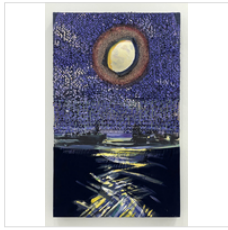

\$3,000

CINDY TOWER

West Crib Full Moon, 2021

Mixed media (Three dimensional items included into painting)

30 1/2 × 29 × 5 in

77.5 × 73.7 × 12.7 cm

\$4,000

CINDY TOWER

Glimmer, 2020

Mixed media (Three-dimensional items included into painting)

30 × 18 1/2 × 4 1/2 in

76.2 × 47 × 11.4 cm

\$4,000

CINDY TOWER

Corset Sunset, 2020

Mixed media (Three-dimensional items included into painting)