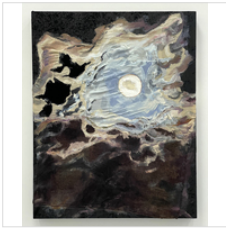

Ensor Ghoul with Covid, 2021

Mixed media (Three-dimensional items included into painting)

57 × 62 × 5 in

144.8 × 157.5 × 12.7 cm

\$15,000

CINDY TOWER

Pine Orchid Orange View, 2020

Mixed media (Three-dimensional items included into painting)

42 1/2 × 24 1/2 × 3 1/2 in

108 × 62.2 × 8.9 cm

\$5,000

CINDY TOWER

Joy and Sorrow (for Jocelyn), 2021

Mixed media (Three-dimensional items included into painting)

40 × 32 × 4 in

101.6 × 81.3 × 10.2 cm