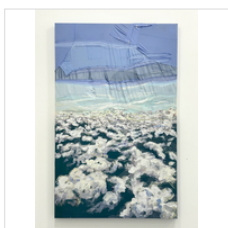

\$10,000

CINDY TOWER

Green Spot, 2022

Mixed media (Three dimensional items included into painting)

84 × 61 × 10 in

213.4 × 154.9 × 25.4 cm

\$20,000

CINDY TOWER

My Father's Pant-legs, 2021

Mixed media (Three dimensional items included into painting)

84 × 40 × 7 1/2 in

213.4 × 101.6 × 19.1 cm

\$14,000

CINDY TOWER

Plane View, 2022

Mixed media (Three dimensional items included into painting)