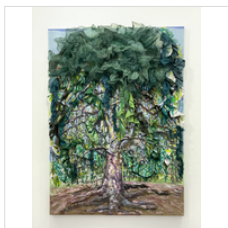

69 1/2 × 61 × 9 in

176.5 × 154.9 × 22.9 cm

\$18,000

CINDY TOWER

Sunset over Bathrobe, 2021

Mixed media (Three dimensional items included into painting)

85 × 38 × 7 in

215.9 × 96.5 × 17.8 cm

\$10,000

CINDY TOWER

Green Spot, 2022

Mixed media (Three dimensional items included into painting)

84 × 61 × 10 in

213.4 × 154.9 × 25.4 cm

\$20,000

CINDY TOWER