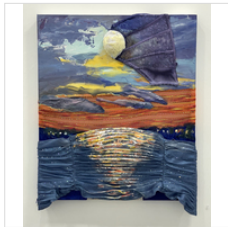

Glimmer, 2020

Mixed media (Three-dimensional items included into painting)

30 × 18 1/2 × 4 1/2 in

76.2 × 47 × 11.4 cm

\$4,000

CINDY TOWER

Corset Sunset, 2020

Mixed media (Three-dimensional items included into painting)

25 × 21 1/2 × 3 in

63.5 × 54.6 × 7.6 cm

\$4,000

CINDY TOWER

Harbor View, 2021

Mixed media (Three dimensional items included into painting)

36 1/2 × 30 1/2 × 4 3/4 in

92.7 × 77.5 × 12.1 cm