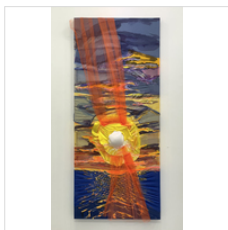

CINDY TOWER

Sunset over Bathrobe, 2021

Mixed media (Three dimensional items included into painting)

85 × 38 × 7 in

215.9 × 96.5 × 17.8 cm

$10,000