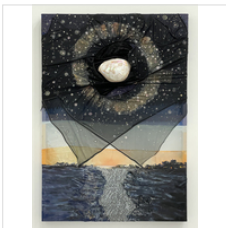

CINDY TOWER

Paper, Scissor, Rock, 2021

Mixed media (Three-dimensional items included into painting)

45 × 31 1/2 × 6 in

114.3 × 80 × 15.2 cm

$7,500