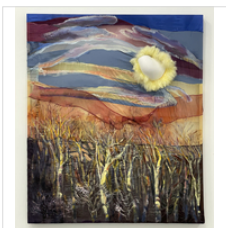

29 × 33 in

73.7 × 83.8 cm

\$5,500

CINDY TOWER

Paper, Scissor, Rock, 2021

Mixed media (Three-dimensional items included into painting)

45 × 31 1/2 × 6 in

114.3 × 80 × 15.2 cm

\$7,500

CINDY TOWER

Sunset over ZuWalicks, 2021

Mixed media (Three dimensional items included into painting)

60 × 50 × 6 in

152.4 × 127 × 15.2 cm

\$9,500