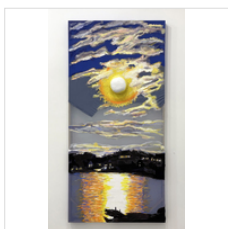

\$10,000

CINDY TOWER

Green Spot, 2022

Mixed media (Three dimensional items included into painting)

84 × 61 × 10 in

213.4 × 154.9 × 25.4 cm

\$20,000

CINDY TOWER

My Father's Pant-legs, 2021

Mixed media (Three dimensional items included into painting)

84 × 40 × 7 1/2 in

213.4 × 101.6 × 19.1 cm

\$14,000

CINDY TOWER

Plane View, 2022

Mixed media (Three dimensional items included into painting)