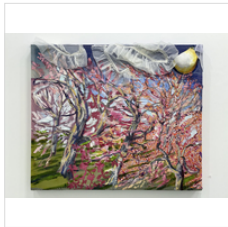

\$13,000

CINDY TOWER

Crescent, 2019

Mixed media (Three-dimensional items included into painting)

19 3/4 × 15 3/4 × 2 1/2 in

50.2 × 40 × 6.4 cm

\$3,500

CINDY TOWER