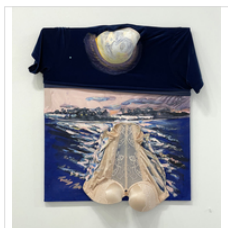

66 1/2 × 24 × 4 1/2 in

168.9 × 61 × 11.4 cm

\$6,000

CINDY TOWER

Pink Bra, 2021

Mixed media (Three dimensional items included into painting)

19 3/4 × 15 3/4 × 3 in

50.2 × 40 × 7.6 cm

\$3,000

CINDY TOWER

West Crib Full Moon, 2021

Mixed media (Three dimensional items included into painting)

30 1/2 × 29 × 5 in

77.5 × 73.7 × 12.7 cm

\$4,000

CINDY TOWER