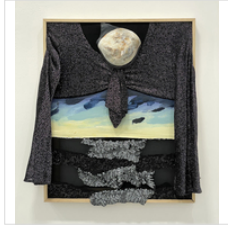

CINDY TOWER

Curtain Rise, 2019

Mixed media (Three-dimensional items included into painting)

24 × 18 3/4 × 4 1/2 in

61 × 47.6 × 11.4 cm

$4,000