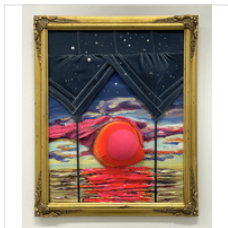

Fall in Spring, 2020

Mixed media (Three-dimensional items included into painting)

33 × 38 3/4 × 6 in

83.8 × 98.4 × 15.2 cm

\$6,000

CINDY TOWER

Saturn, 2021

Mixed media (Three dimensional items included into painting)

66 1/2 × 24 × 4 1/2 in

168.9 × 61 × 11.4 cm

\$6,000

CINDY TOWER

Pink Bra, 2021

Mixed media (Three dimensional items included into painting)

19 3/4 × 15 3/4 × 3 in

50.2 × 40 × 7.6 cm