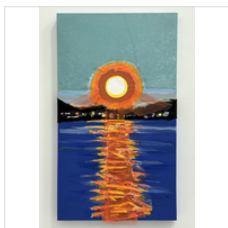

\$5,500

CINDY TOWER

Curtain Rise, 2019

Mixed media (Three-dimensional items included into painting)

24 × 18 3/4 × 4 1/2 in

61 × 47.6 × 11.4 cm

\$4,000

CINDY TOWER

Ensor Ghoul with Covid, 2021

Mixed media (Three-dimensional items included into painting)

57 × 62 × 5 in

144.8 × 157.5 × 12.7 cm

\$15,000

CINDY TOWER

Pine Orchid Orange View, 2020

Mixed media (Three-dimensional items included into painting)